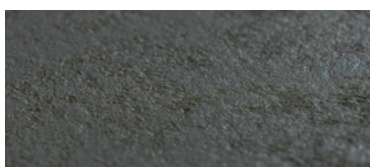

UNI - Grey | 9133

37-518565

Folie Grå 3D
1,65 x 25 m